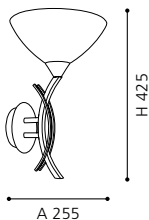

A 255

GL2646
COLLECTION | KOLLEKTION | COLLECTION: TRADITIONAL

91435 VINOVO