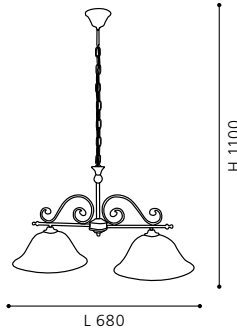

L 680

GLA415
COLLECTION | KOLLEKTION | COLLECTION: TRADITIONAL