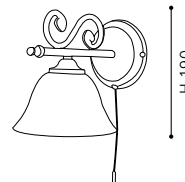

A 230

GLA426
COLLECTION | KOLLEKTION | COLLECTION: TRADITIONAL