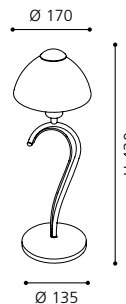

H 1100, Ø 635

9 002759 898236

E14 5x 40W

H 1100

Ø 635

GL-482

COLLECTION | KOLLEKTION | COLLECTION: TRADITIONAL

89824 MILEA

GL-482

wall luminaire; steel, satin nickel, chrome / alabaster glass, white
Wandleuchte; Stahl, nickel-matt, chrom / Glas alabaster, weiss
applique; acier, nickel mat, chrome / verre albâtre, blanc

L 170, H 245, A 240

table luminaire; steel, satin nickel, chrome / alabaster glass, white
Tischleuchte; Stahl, nickel-matt, chrom / Glas alabaster, weiss
luminaire de table; acier, nickel mat, chrome / verre albâtre, blanc

H 430, Ø 170; Base: Ø 135

9 002759 898250

E14 1x 60W

H 430

Ø 135

GL-482

COLLECTION | KOLLEKTION | COLLECTION: TRADITIONAL

These luminaires come with a high quality processed alabaster glass.