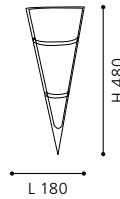

GL1488
COLLECTION | KOLLEKTION | COLLECTION: TRADITIONAL