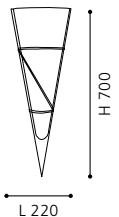

GL1491
COLLECTION | KOLLEKTION | COLLECTION: TRADITIONAL