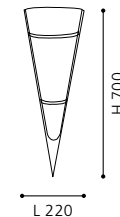

GL1489
COLLECTION | KOLLEKTION | COLLECTION: TRADITIONAL