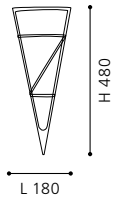

GL1490
COLLECTION | KOLLEKTION | COLLECTION: TRADITIONAL