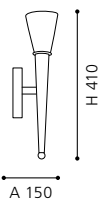

GL1376
COLLECTION | KOLLEKTION | COLLECTION: TRADITIONAL